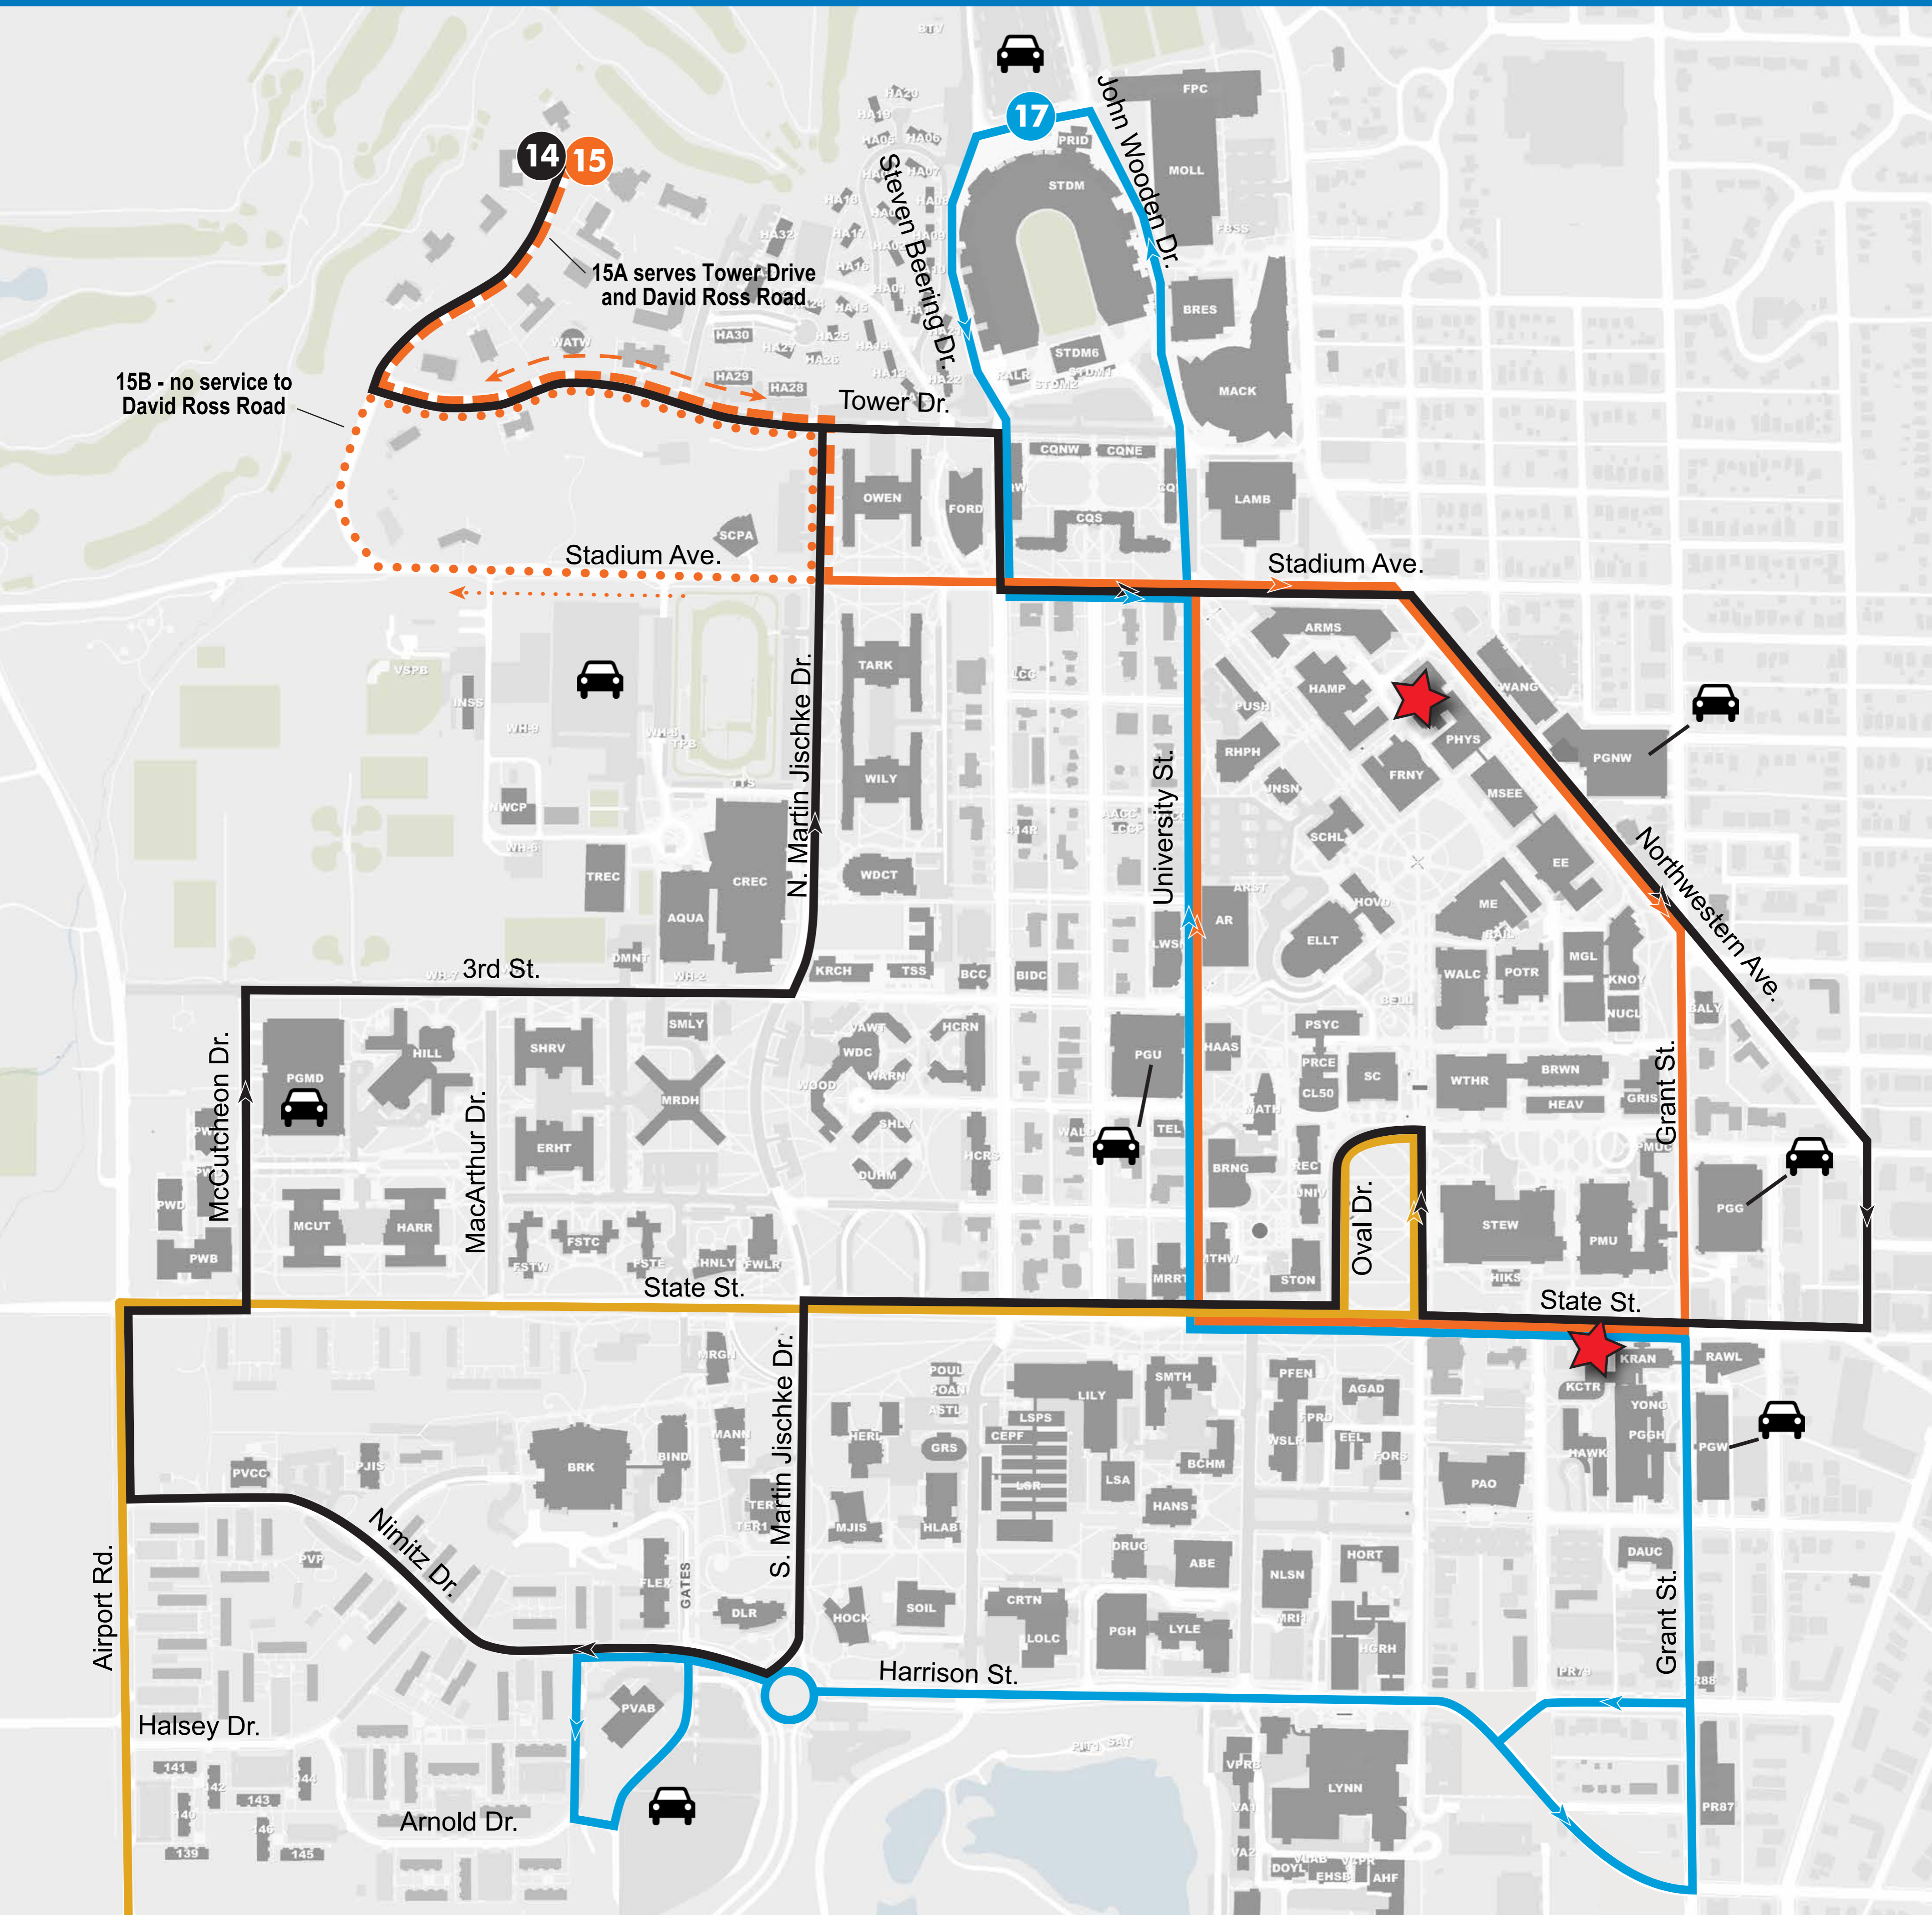

# Purdue University Campus Loops 2020

## Legend

- 14** BLACK LOOP | 30 minute frequency Sun-Sat, 5:45 pm to 12:15 am
- 15** TOWER ACRES
  - 15A | 8 minute frequency Mon-Fri, 7 am to 6:20 pm
  - ..... 15B | 20 minute frequency Mon-Fri, 7:16 am to 6:20 pm
- 17** ROSS ADE | 8 minute frequency Mon-Fri, 7 am to 6:12 pm
- 28** GOLD LOOP | 15 minute frequency Mon-Fri, 7 am to 6:15 pm
- PARKING
- TRANSFER POINT TO CITY ROUTES FOR SERVICE TO DOWNTOWN LAFAYETTE / CITYBUS CENTER